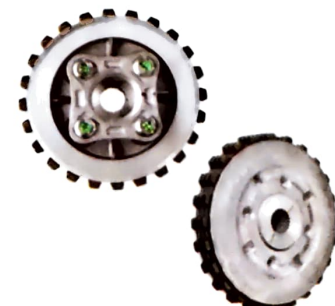

Suitable for :
Honda Twister