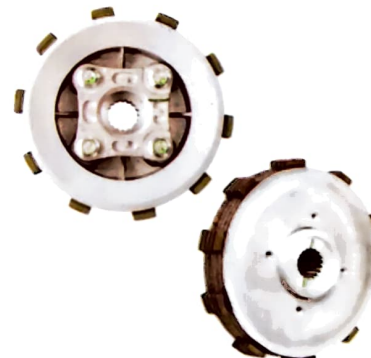

**Part No. 140206**

5 FP

**Suitable for :**  
Tvs King (Rubber) 4 Stroke