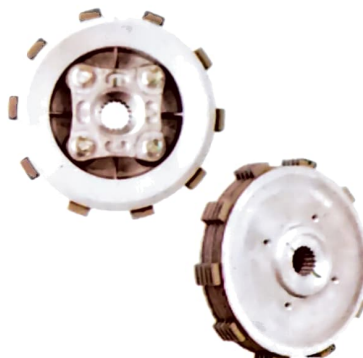

Suitable for :
Tvs King (Paper) 4 Stroke

Part No. 140206

5 FP