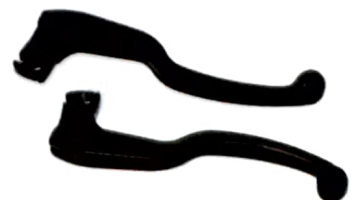

**Part No. BL-107**

**Suitable for :**  
 TVS XL Super 100CC BS3, BS4

**Part No. BL-108**

**Suitable for :**  
 Scooty Pep/ Wego

**Part No. BL-109**

**Suitable for :**  
 Bajaj CT100/ Platina/ Disc DTSi/  
 XCD/ Discover 100CC