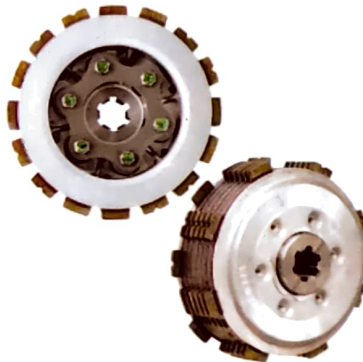

## Inner Assemblies

**Part No. 170203**

7 FP

**Suitable for :**  
Bajaj CNG

**Part No. 170204**

7 FP

**Suitable for :**  
Bajaj CNG Compact

**Part No. 170245**