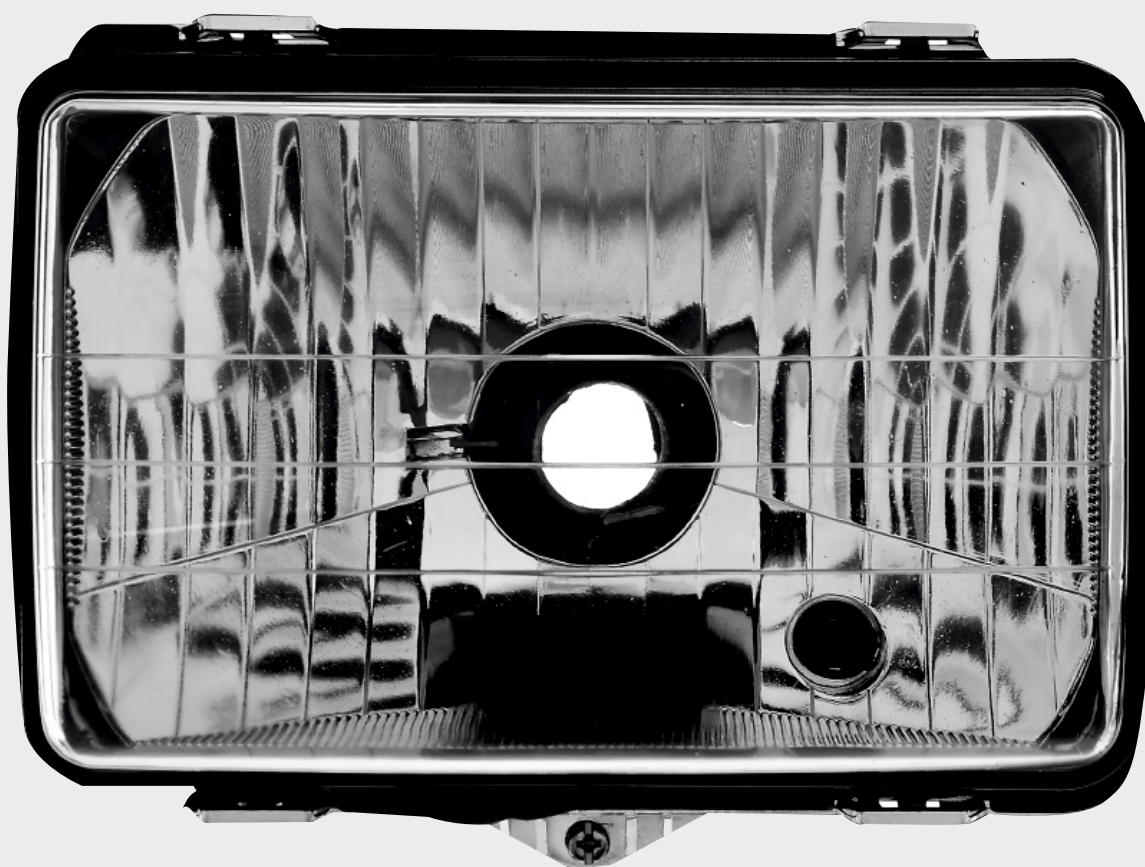

HEADLIGHT DOOM

Plasma Coating On Reflector-
Enhances Metalizing Life

Anti Corrosion Coating
Longer Life

Hassle Free
Fitment

Maximum Safety &
Relaxed Driving